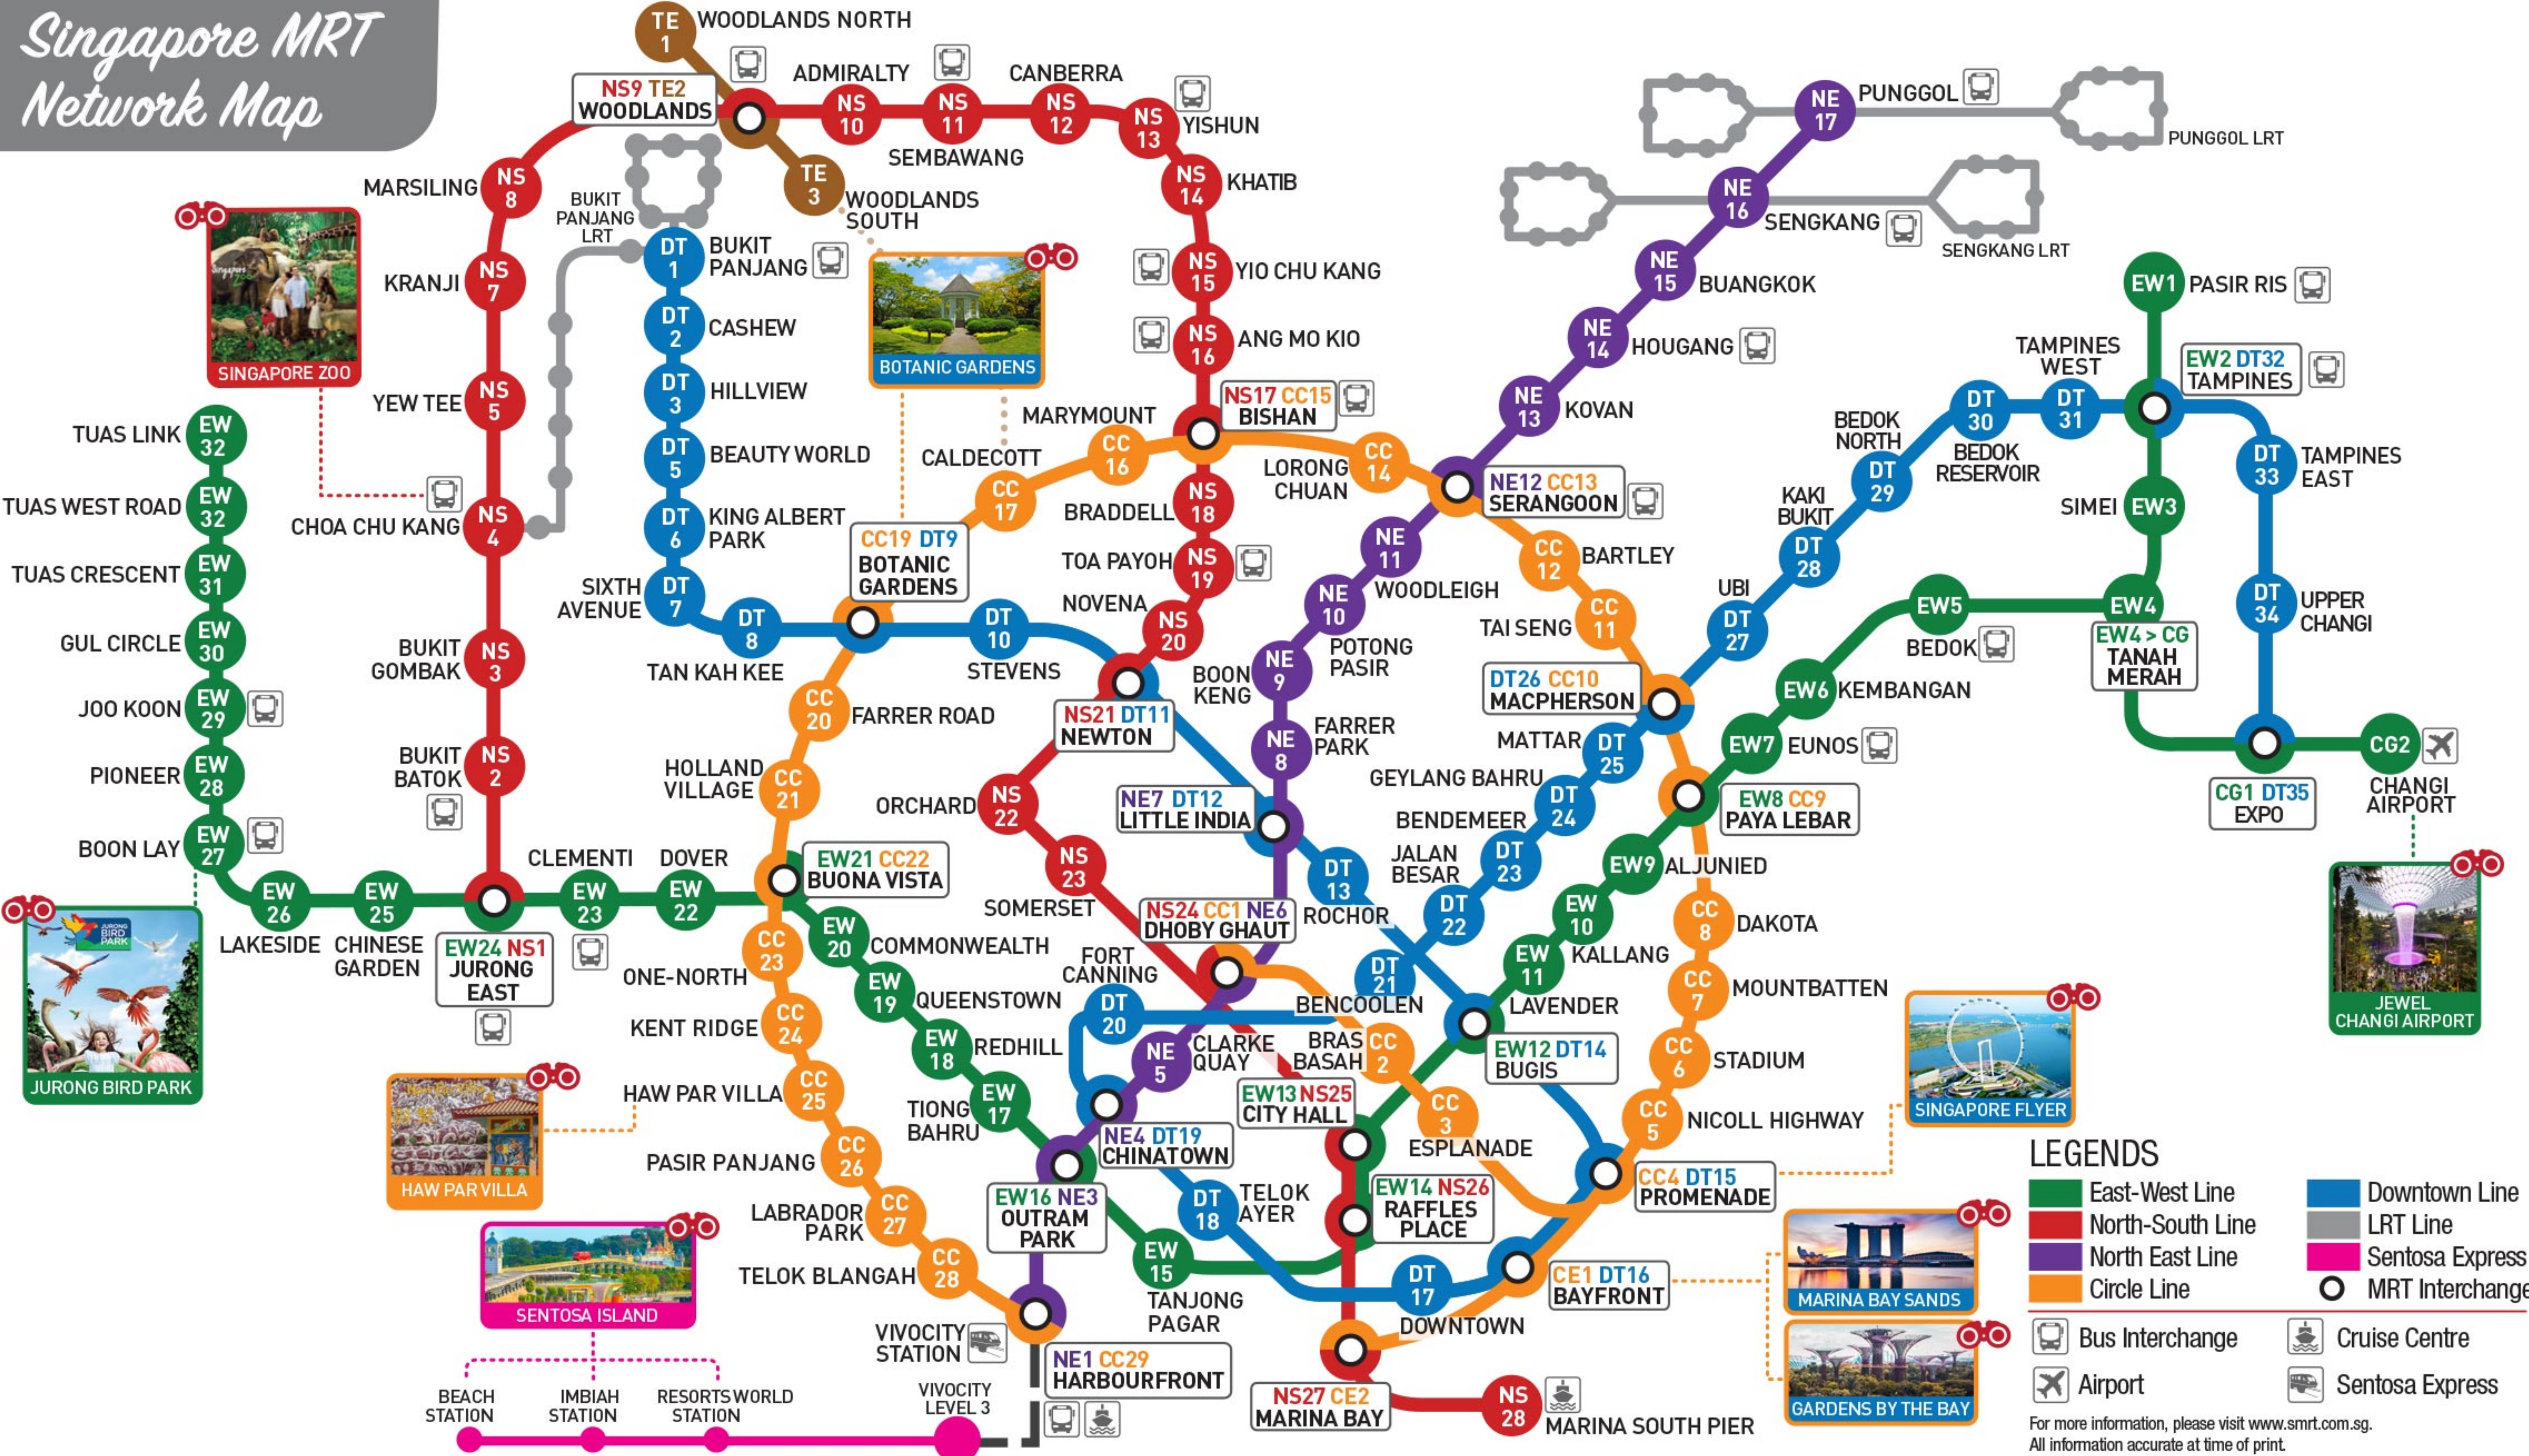

Singapore MRT Network Map

- ### LEGENDS
- East-West Line
 - North-South Line
 - North East Line
 - Circle Line
 - Downtown Line
 - LRT Line
 - Sentosa Express
 - MRT Interchange
 - Bus Interchange
 - Airport
 - Cruise Centre
 - Sentosa Express

For more information, please visit www.smr.com.sg. All information accurate at time of print.