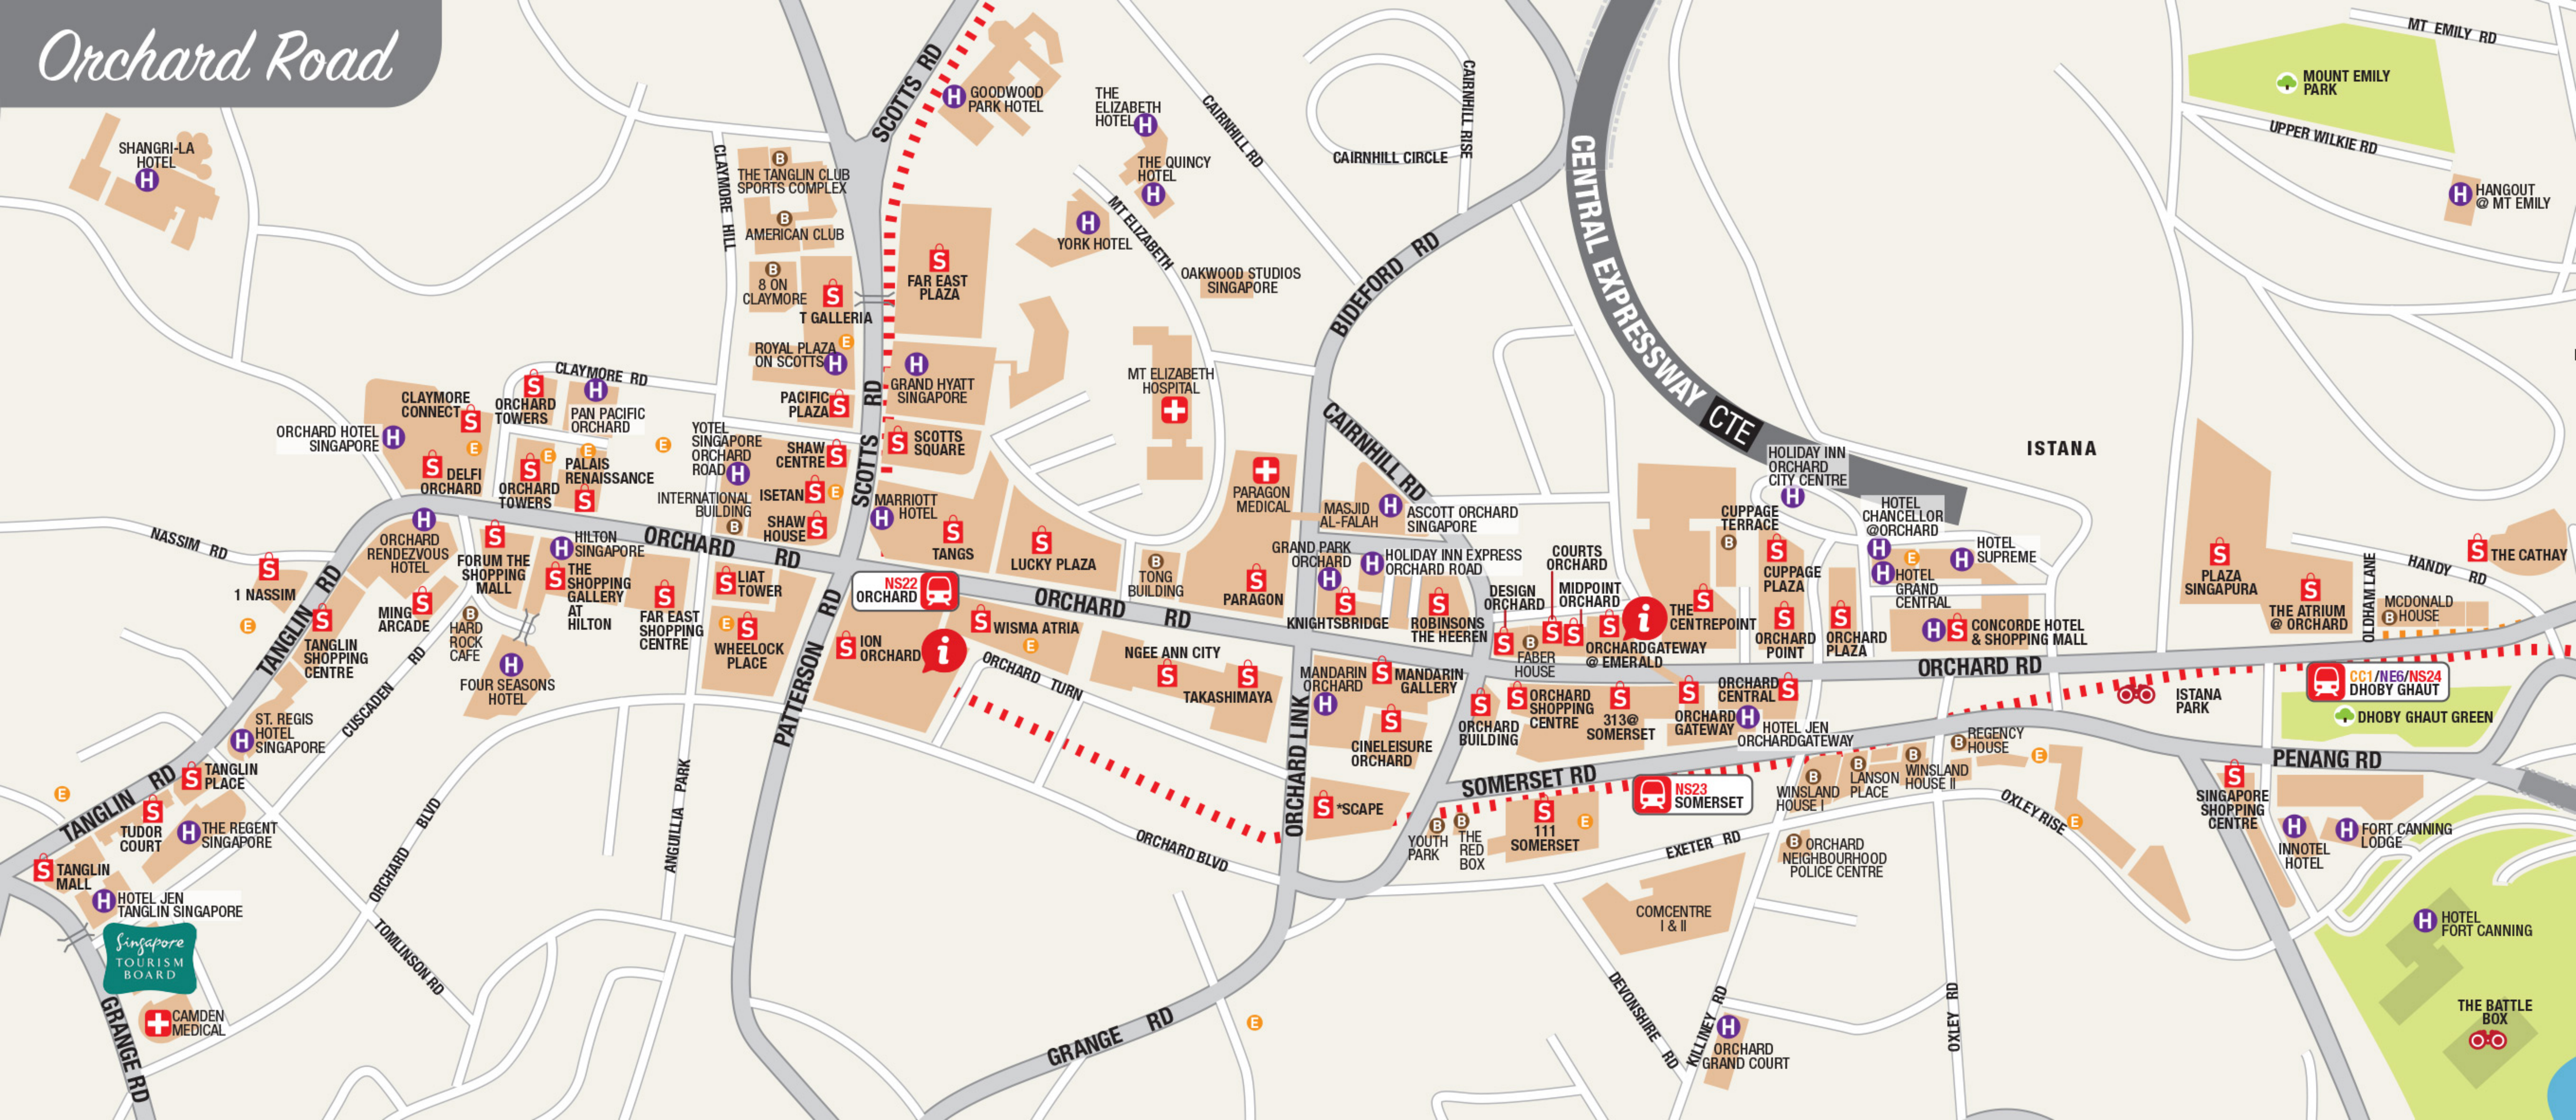

Orchard Road

SHANGRI-LA HOTEL

ORCHARD HOTEL SINGAPORE

ORCHARD RENDEZVOUS HOTEL

FORUM THE SHOPPING MALL

HILTON SINGAPORE

THE SHOPPING GALLERY AT HILTON

FAR EAST SHOPPING CENTRE

WISMA ATRIA

NGEE ANN CITY

TAKASHIMAYA

MANDARIN ORCHARD

MANDARIN GALLERY

ORCHARD SHOPPING CENTRE

ORCHARD CENTRAL

ORCHARD GATEWAY

HOTEL JEN ORCHARD GATEWAY

REGENCY HOUSE

WINSLAND HOUSE I

WINSLAND HOUSE II

ORCHARD NEIGHBOURHOOD POLICE CENTRE

OXLEY RISE

SINGAPORE SHOPPING CENTRE

FORT CANNING LODGE

HOTEL FORT CANNING

THE BATTLE BOX